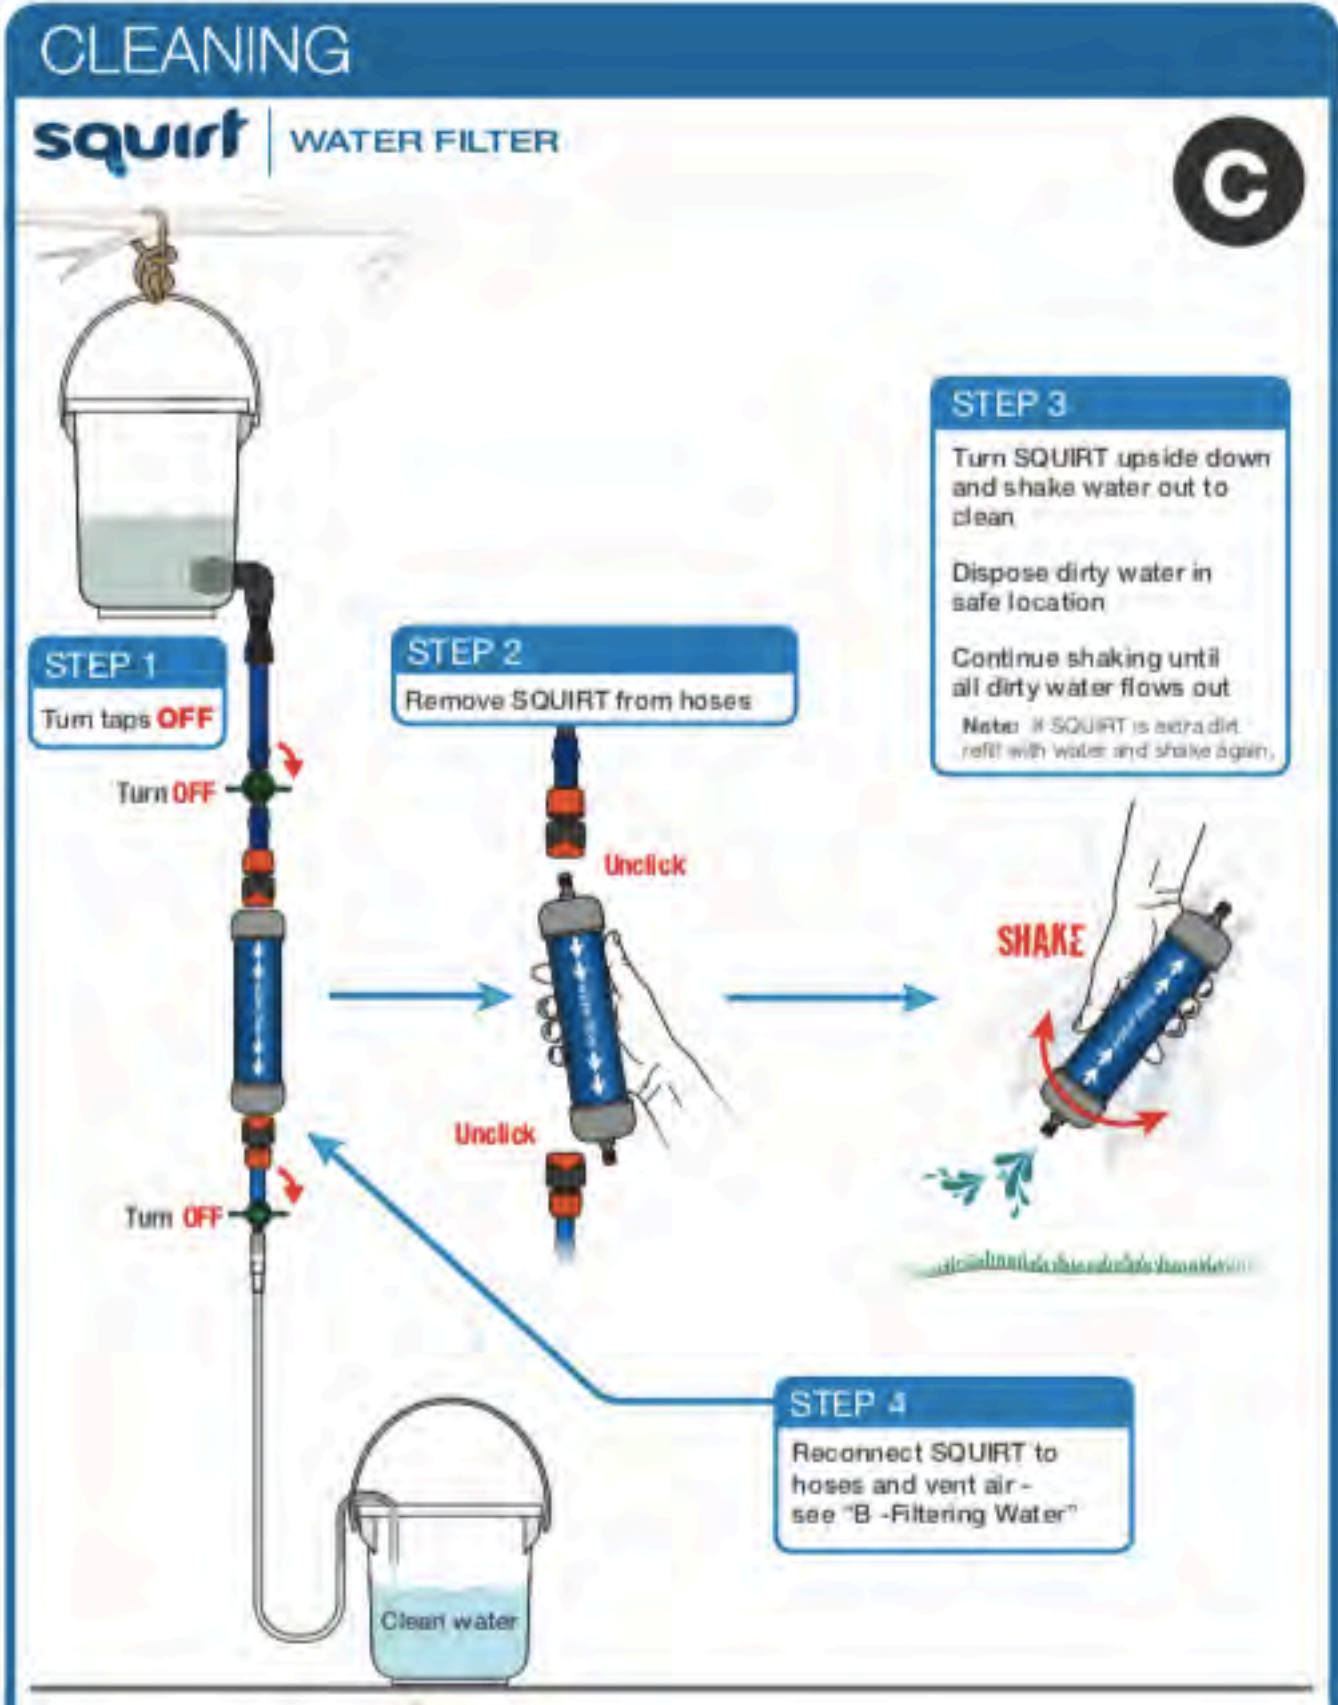

SquirT - 25 Individual pack front view

SquirT - 25 Individual pack rear view

Packing Cartons Information

Quantity: 10 x SquirT-25 packs per carton

Carton (10 units) dimensions: 50cm x 38cm x 20cm - 8.5kg

Bulk orders -Pallet Configuration for Shipping

6 x cartons per pallet layer (5 layers = 300/pallet)

Squirt - 25 SETUP Instructions

Squirt - 25 Cleaning Instructions

Squirt -25 Components Included in Pack

Hose hook for attaching onto drinking bucket

Snap-on clip connections for attaching Squirt onto hoses

Squirt - 25 Setup – Using Collapsible Buckets

Squirt - 25 Setup – Using Rigid Buckets