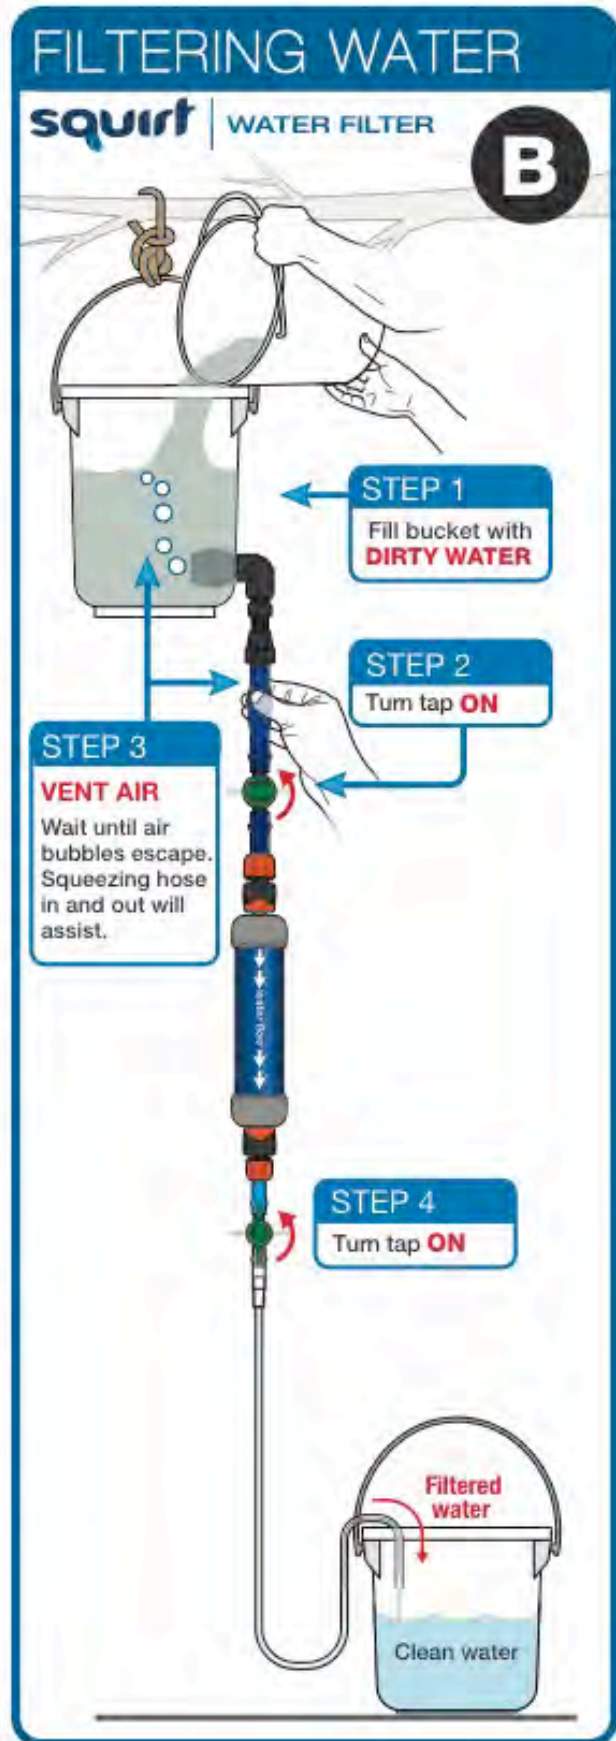

SquirT - 25 Individual pack front view

SquirT - 25 Individual pack rear view

Packing Cartons Information

Quantity: 10 x SquirT-25 packs per carton

Carton (10 units) dimensions: 50cm x 38cm x 20cm - 8.5kg

Bulk orders -Pallet Configuration for Shipping

6 x cartons per pallet layer (5 layers = 300/pallet)

Squirt - 25 SETUP Instructions

Squirt - 25 Cleaning Instructions

Squirt -25 Components Included in Pack

Hose hook for attaching onto drinking bucket

Snap-on clip connections for attaching Squirt onto hoses

Squirt - 25 Setup – Using Collapsible Buckets

Squirt - 25 Setup – Using Rigid Buckets