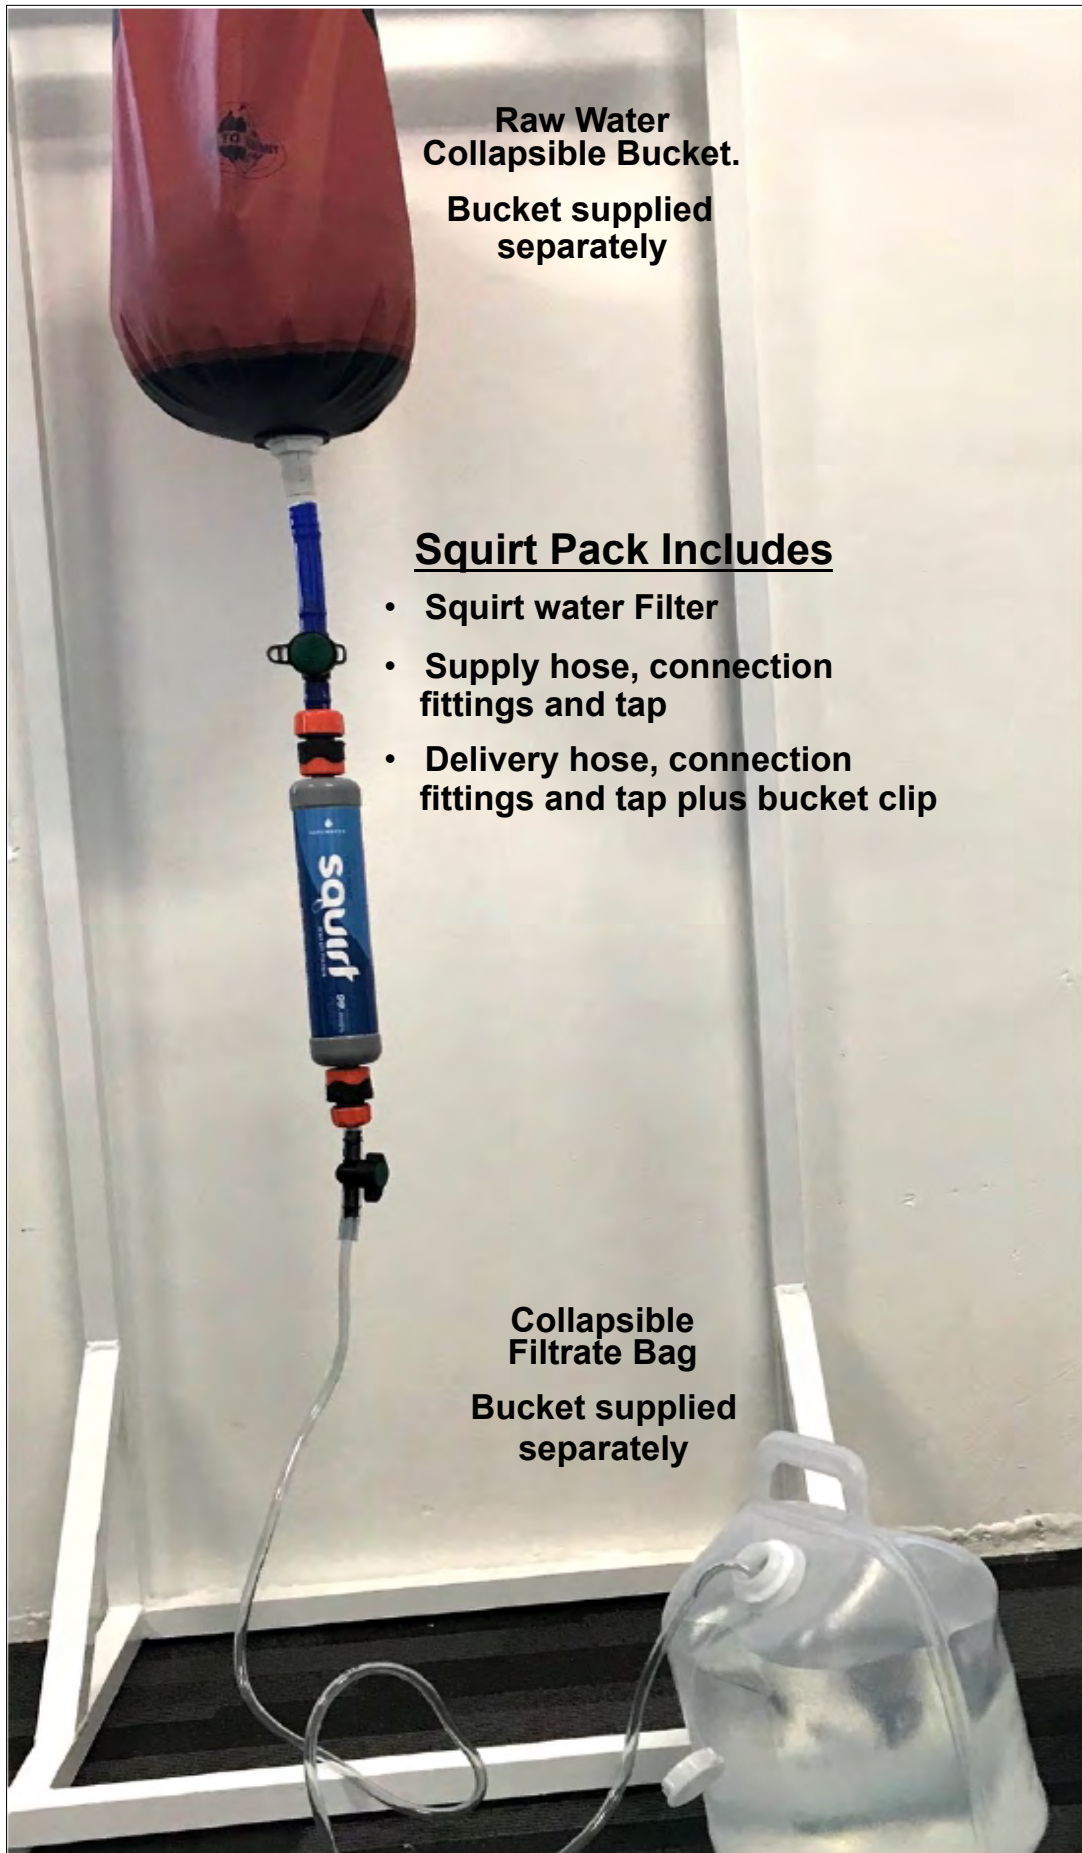

SquirT - 25 Individual pack front view

SquirT - 25 Individual pack rear view

Packing Cartons Information

Quantity: 10 x SquirT-25 packs per carton

Carton (10 units) dimensions: 50cm x 38cm x 20cm - 8.5kg

Bulk orders -Pallet Configuration for Shipping

6 x cartons per pallet layer (5 layers = 300/pallet)

Squirt - 25 SETUP Instructions

Squirt - 25 Cleaning Instructions

Squirt -25 Components Included in Pack

Hose hook for attaching onto drinking bucket

Snap-on clip connections for attaching Squirt onto hoses

Squirt - 25 Setup – Using Collapsible Buckets

Squirt - 25 Setup – Using Rigid Buckets