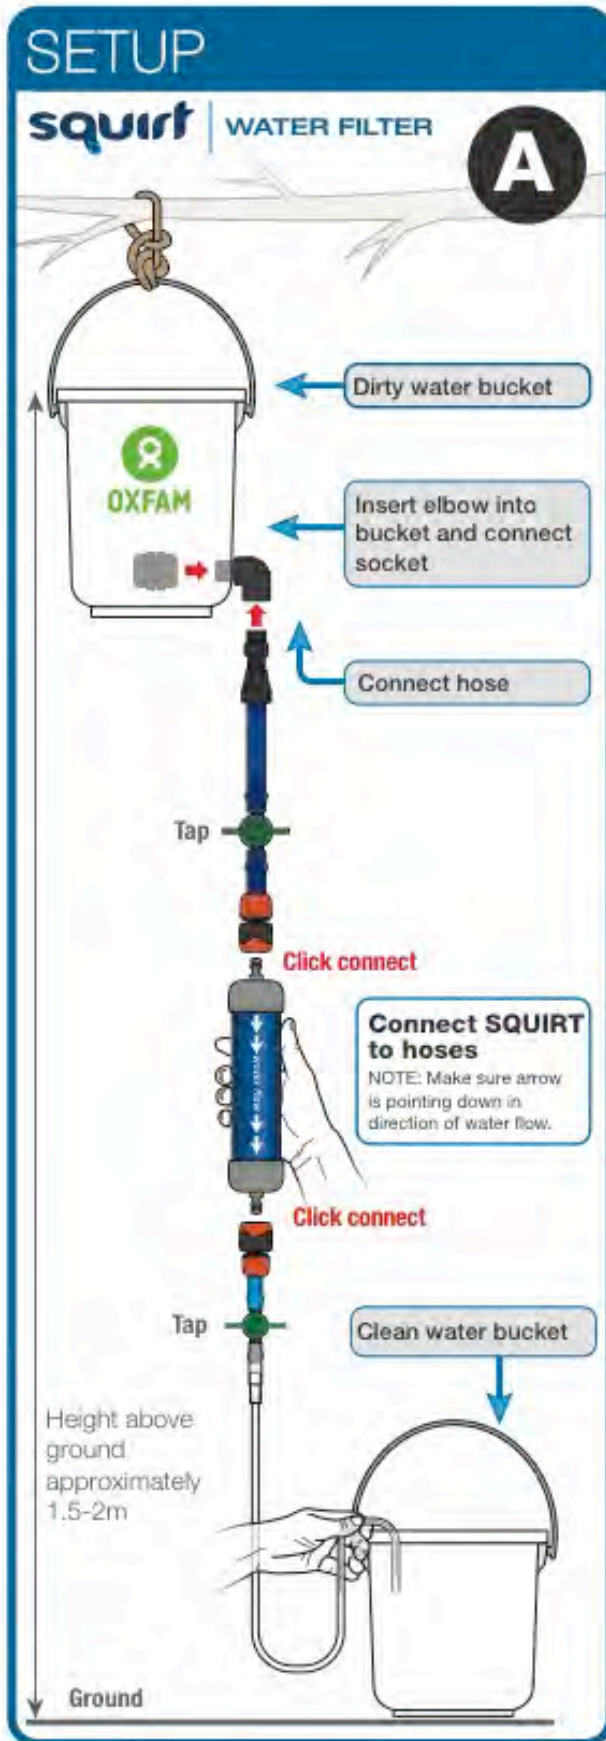

SquirT - 25 Individual pack front view

SquirT - 25 Individual pack rear view

Packing Cartons Information

Quantity: 10 x SquirT-25 packs per carton

Carton (10 units) dimensions: 50cm x 38cm x 20cm - 8.5kg

Bulk orders -Pallet Configuration for Shipping

6 x cartons per pallet layer (5 layers = 300/pallet)

Squirt - 25 SETUP Instructions

Squirt - 25 Cleaning Instructions

Squirt -25 Components Included in Pack

Hose hook for attaching onto drinking bucket

Snap-on clip connections for attaching Squirt onto hoses

Squirt - 25 Setup – Using Collapsible Buckets

Squirt - 25 Setup – Using Rigid Buckets